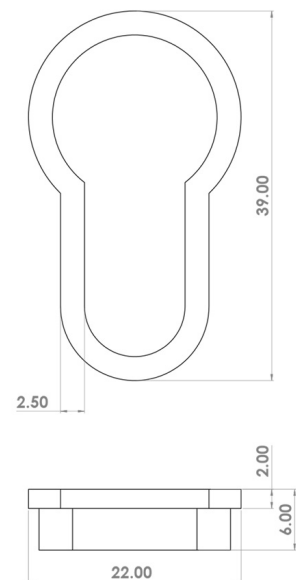

CROFT

Product Code: 1781E

Product Name: Minimalist Escutcheon Euro Profile

Description: Add a sleek finishing touch with our beautifully crafted Minimalist escutcheon.

Create a unique aesthetic by pairing with the [Minimalist Rose for levers and knobs.](#)

Also available in [Standard Profile.](#)

Shown here in our Polished Brass finish.

Product Information

Installation jig template provided. Allowing for accurate cutting of the profile to allow for a friction fit.

Available in all Croft finishes excluding DAB, DAN, DORB, IBMA, IBUL, MBK, ORB, RBMA, TB, CN,