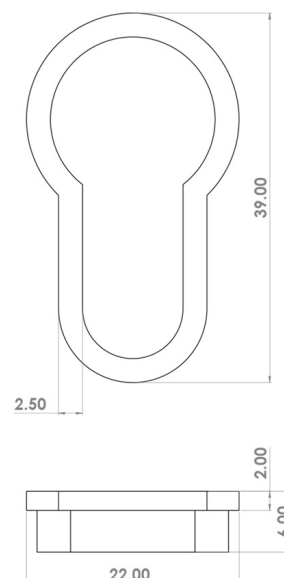

CROFT

Product Code: 1781E

Product Name: Minimalist Escutcheon Euro Profile

Description: Add a sleek finishing touch with our beautifully crafted Minimalist escutcheon.

Create a unique aesthetic by pairing with the [Minimalist Rose for levers and knobs.](#)

Also available in [Standard Profile.](#)

Shown here in our Polished Brass finish.

Product Information

Installation jig template provided. Allowing for accurate cutting of the profile to allow for a friction fit.