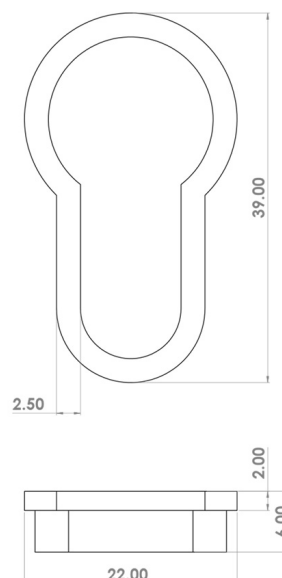

Available in all Croft finishes excluding DAB, DAN, DORB, RBMA, TB,