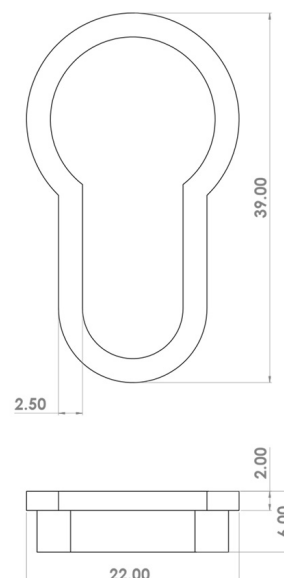

Available in all Croft finishes excluding DAB, DAN, DORB, RBMA, TB,