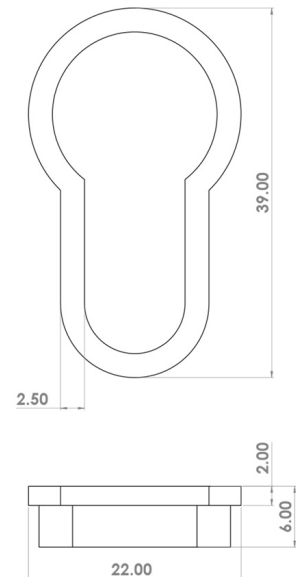

Available in all Croft finishes excluding DAB, DAN, DORB, RBMA, TB,