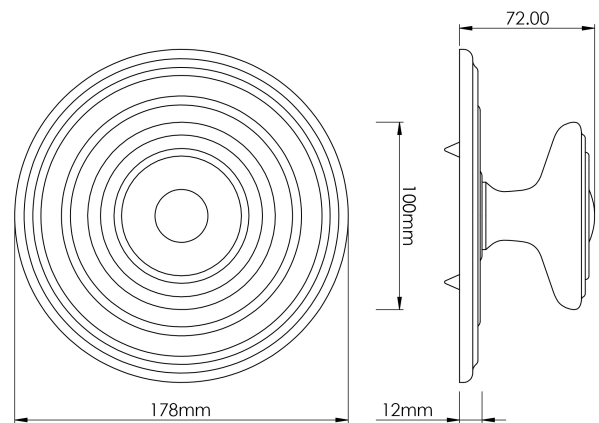

CROFT

Product Code: 6404

Product Name: Blenheim Centre Door Knob on Rose

Description: The largest Centre Door Knob within our Entrance Door portfolio.

Boasting an impressive 100mm diameter, and a 178mm Rose, the Blenheim Centre Door Knob makes a showstopping statement fit for even the most grandiose properties.

As regal in style as it is in name, the Blenheim is a truly luxurious addition to the front of a property.

Shown here in our Polished Brass Unlacquered finish.

Product Information

Supplied with 1 No M12 X 100mm thread and 1 No M12 Dome Nut.