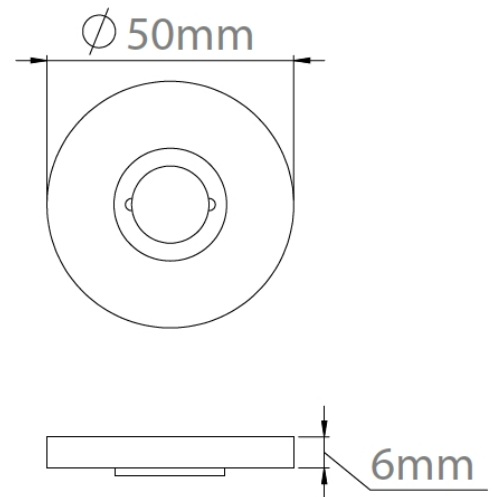

Available in all Croft finishes excluding DORB, IBMA, IBUL, MBK, ORB, RBMA, TB,