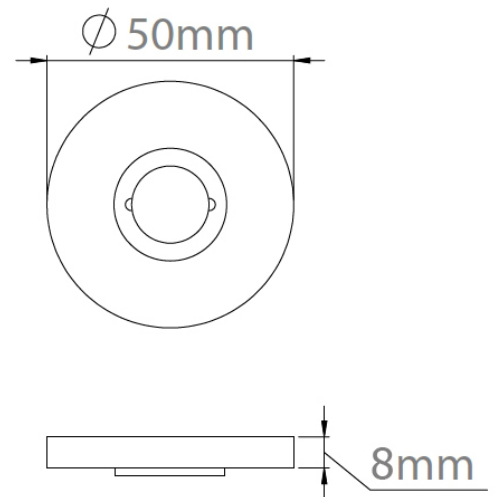

Available in all Croft finishes excluding RBMA, TB,