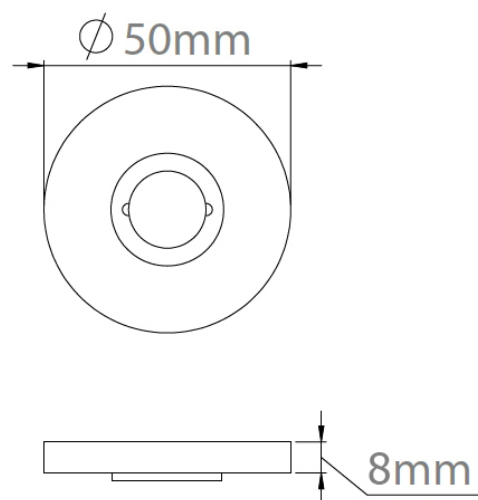

Available in all Croft finishes excluding RBMA, TB,