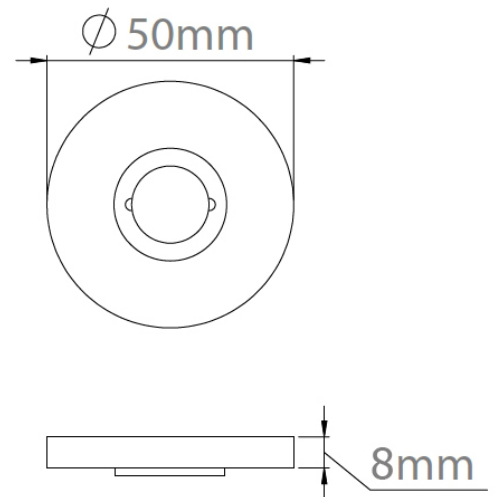

# CROFT

**Product Code:** 210S

**Product Name:** Plain Round Rose, Sprung

**Description:** Part of our 'Elements, by Croft' Collection.

Whether you are looking for seamlessly matching door and cabinet furniture, or seeking a more eclectic personalised look, Elements, By Croft will allow you to explore your options and customise your selection.

## Product Information

Our Sprung Lever Rose to complement your Elements Lever Handle choice.

Depth = 8mm

Accompanying sub rose has the option to fit with 4 wood screws or 2 male/female bolt fixings to suit 38mm bolt centres. Supplied with a tightening key