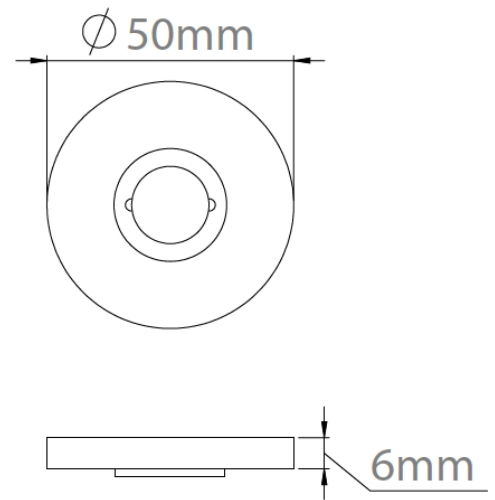

# CROFT

**Product Code:** 210

**Product Name:** Plain Round Rose

**Description:** Part of our 'Elements, by Croft' Collection.

Elements, By Croft will allow you to explore your options and customise your selection, all within a project ready collection.

## Product Information

Concealed Lever Rose to complement your Elements Lever Handle choice.

Accompanying sub rose has the option to fit with 4 wood screws or 2 male/female bolt fixings to suit 38mm bolt centres. Supplied with a tightening key