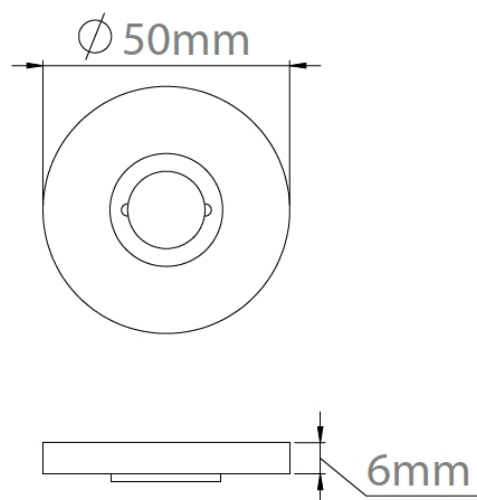

Available in all Croft finishes excluding DORB, IBMA, IBUL, MBK, ORB, RBMA, TB,