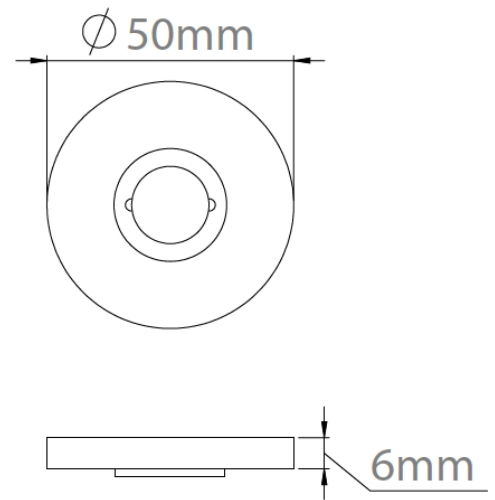

Available in all Croft finishes excluding RBMA, TB,